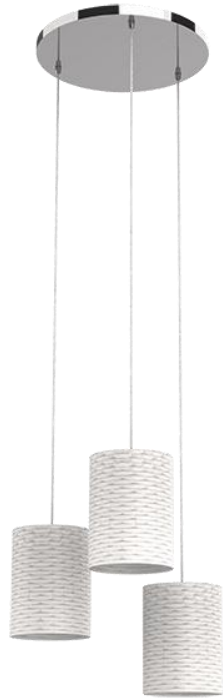

## The Brand of Electricity DECOR LAMP SERIA INES

### GENERAL INFORMATION »

- ∴ Rated voltage: 220-240V/ 50-60Hz
- ∴ Color: **White and chrome**
- ∴ Material: **Iron + Fabric + Acrylic**
- ∴ Attractive design
- ∴ Environmentally Friendly – does not emit Mercury and Lead (by RoHS Directive)
- ∴ Lamp holder: E14
- ∴ Max.: 40W
- ∴ **Lamps Not Included**
- ∴ Protection against dust and moisture: IP20

### AREAS OF APPLICATION »

- ∴ General illumination
- ∴ Domestic applications
- ∴ Home interior, hotels, restaurants

## PRODUCT DETAILS »

Catalogue number	Type	Lampholder	Material:	Colour body
955INES3	Pendant lamp	3xE14	Iron/Fabric/Acrylic	White and chrome
955INES5	Pendant lamp	5xE14	Iron/Fabric/Acrylic	White and chrome
955INES1F	Floor lamp	1xE14	Iron/Fabric/Acrylic	White and chrome
955INES1T	Table lamp	1xE14	Iron/Fabric/Acrylic	White and chrome
955INES1W	Wall lamp	1xE14	Iron/Fabric/Acrylic	White and chrome